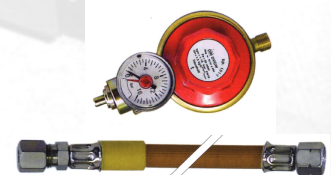

Attachment for Gas

- Propane gas-low pressure regulator 50 mbar € 4168/ea
- Excess Flow Valve as Safety Device € 12,77/ea
- Gas-hose medium pressure 3m € 8,40/ea
- Gas-hose medium pressure 5m € 13,95/ea