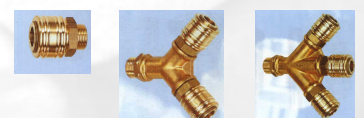

Attachment for Air

- Air-hose PVC webbing-hose € 1,26/m
- Hose clamp € 0,68/ea
- Hose coupling female (1/2" or 3/8") € 4,37/ea
- Hose coupling female 2-way (1/2" or 3/8") € 12,00/ea
- Hose fixture (male) € 0,92/ea