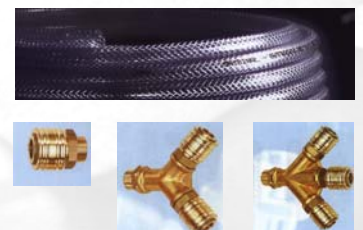

Attachment for Air

- Air-hose PVC webbing-hose € 2,00/m
- Hose clamp € 0,71/ea
- Hose coupling female (1/2" or 3/8") € 4,87/ea
- Hose coupling female 2-way (1/2" or 3/8") € 12,00/ea
- Hose fixture (male) € 0,97/ea